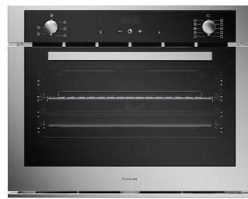

Sink S4001

Kitchen Sinks

Code: 3138 850

DETAILS

Material AISI 304 stainless steel

Texture Brushed in line

Finish Foster brushed

Edge/Installation Type Undermount

TECHNICAL DATA

GALLERY

OPTIONAL ACCESSORIES

Stainless steel perforated tray
8156 000

Walnut-wood chopping board
8642 004

White bowl
8153 100

RECOMMENDED PAIRINGS

Cooker hob KE
7602 032